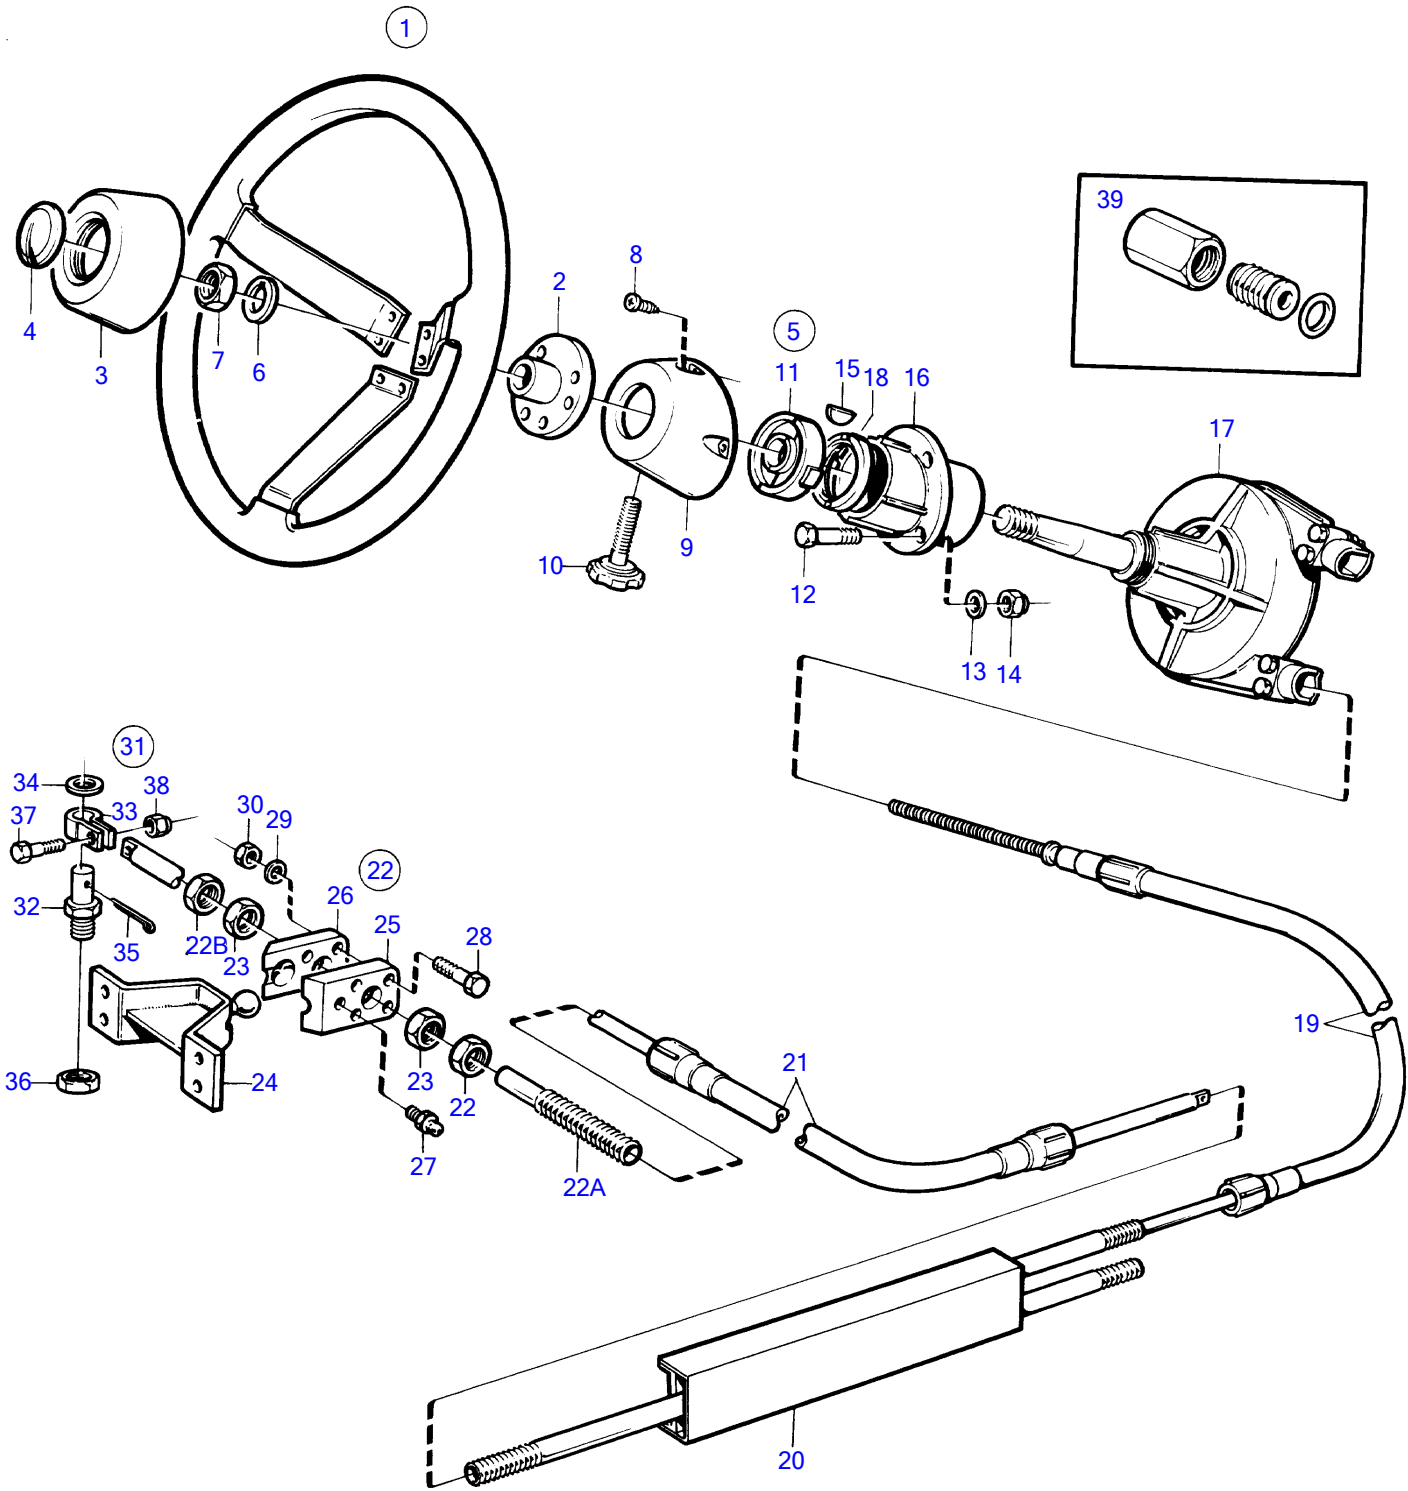

AD31L-A, AD31P-A, AD41L-A, AD41P-A, D41L-A, TAMD31L-A, TAMD31M-A, TAMD31P-A, TAMD31S-A, TAMD41H-A, TAMD41H-B, TAMD41P-A, TAMD41L-A, TAMD41M-A, TMD31L-A, TMD41L-A

15565